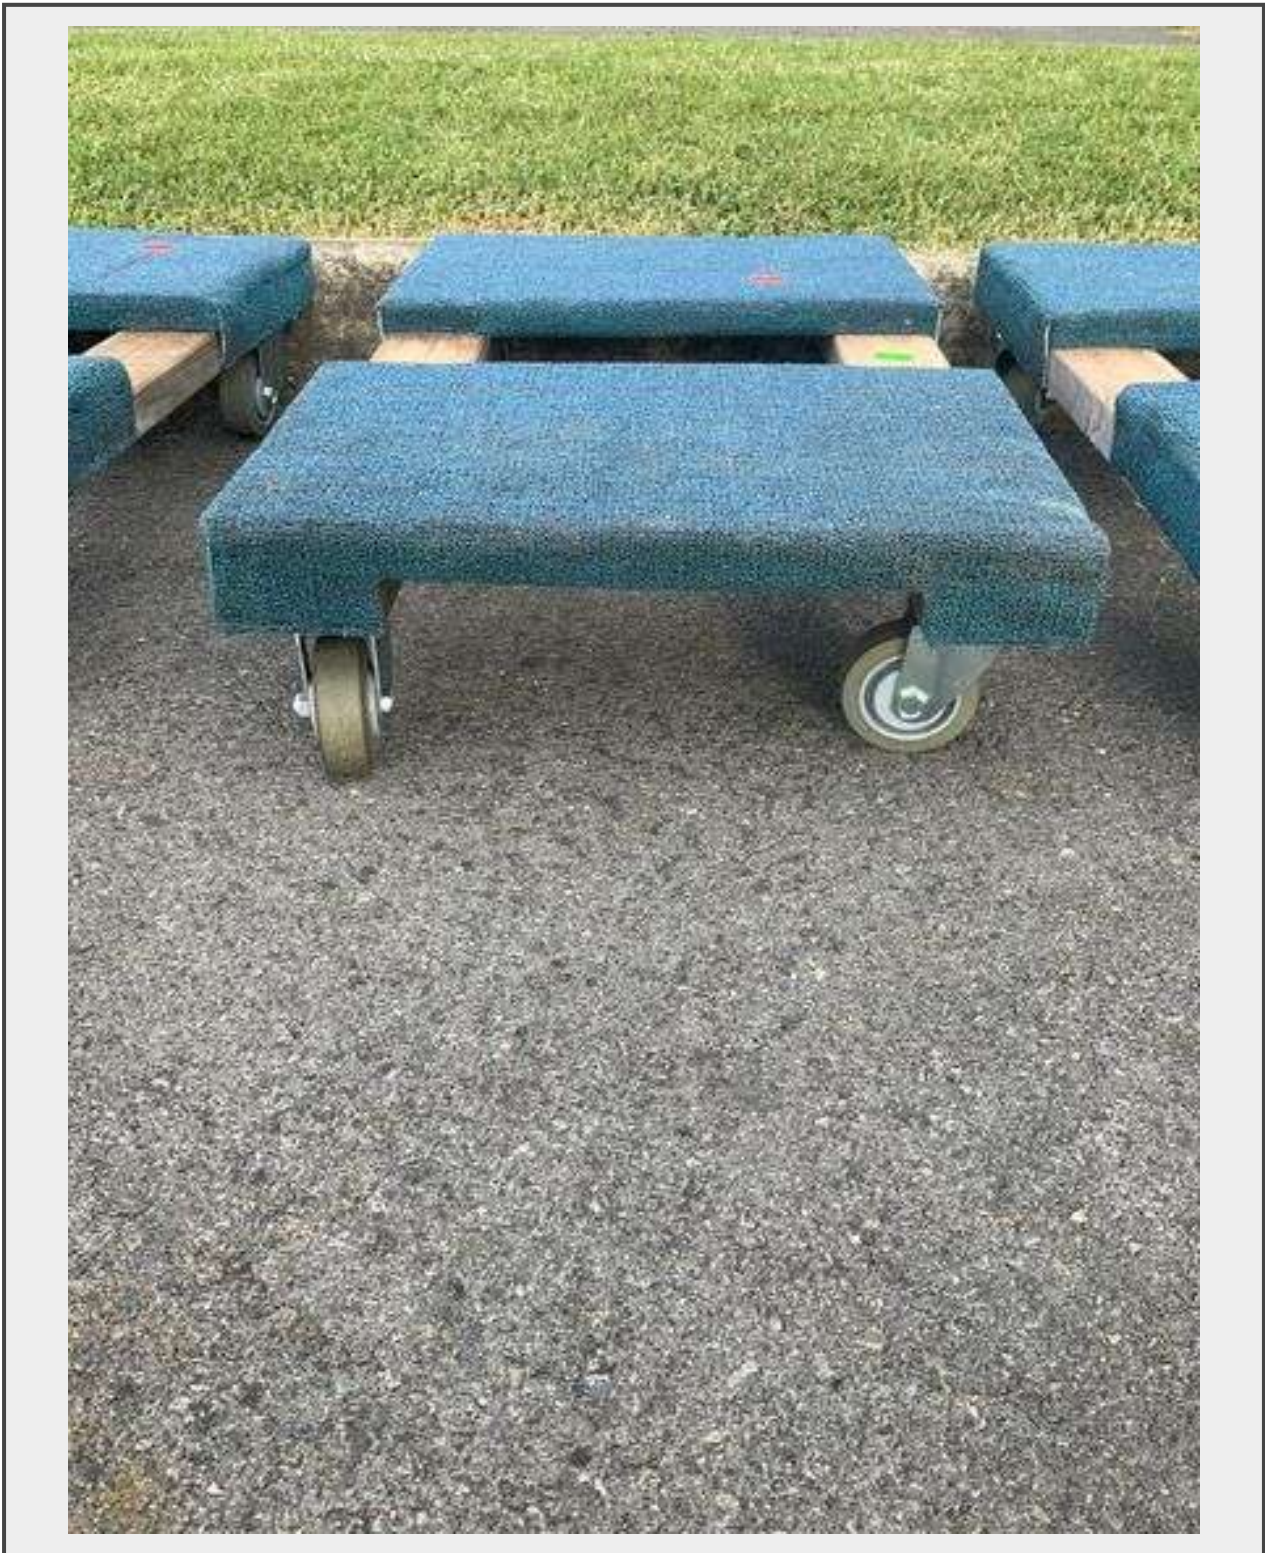

**Sale Name:** August 4 2025 Online

**LOT 310 - Padded Floor Dolly with 32" x 19" Dimensions**

**Description**

Floor dolly featuring a padded surface with a 32-inch by 19-inch platform. Equipped with four casters designed for mobility. The padded surface appears tightly affixed to provide cushioning. Constructed with visible slats underneath for structural support.